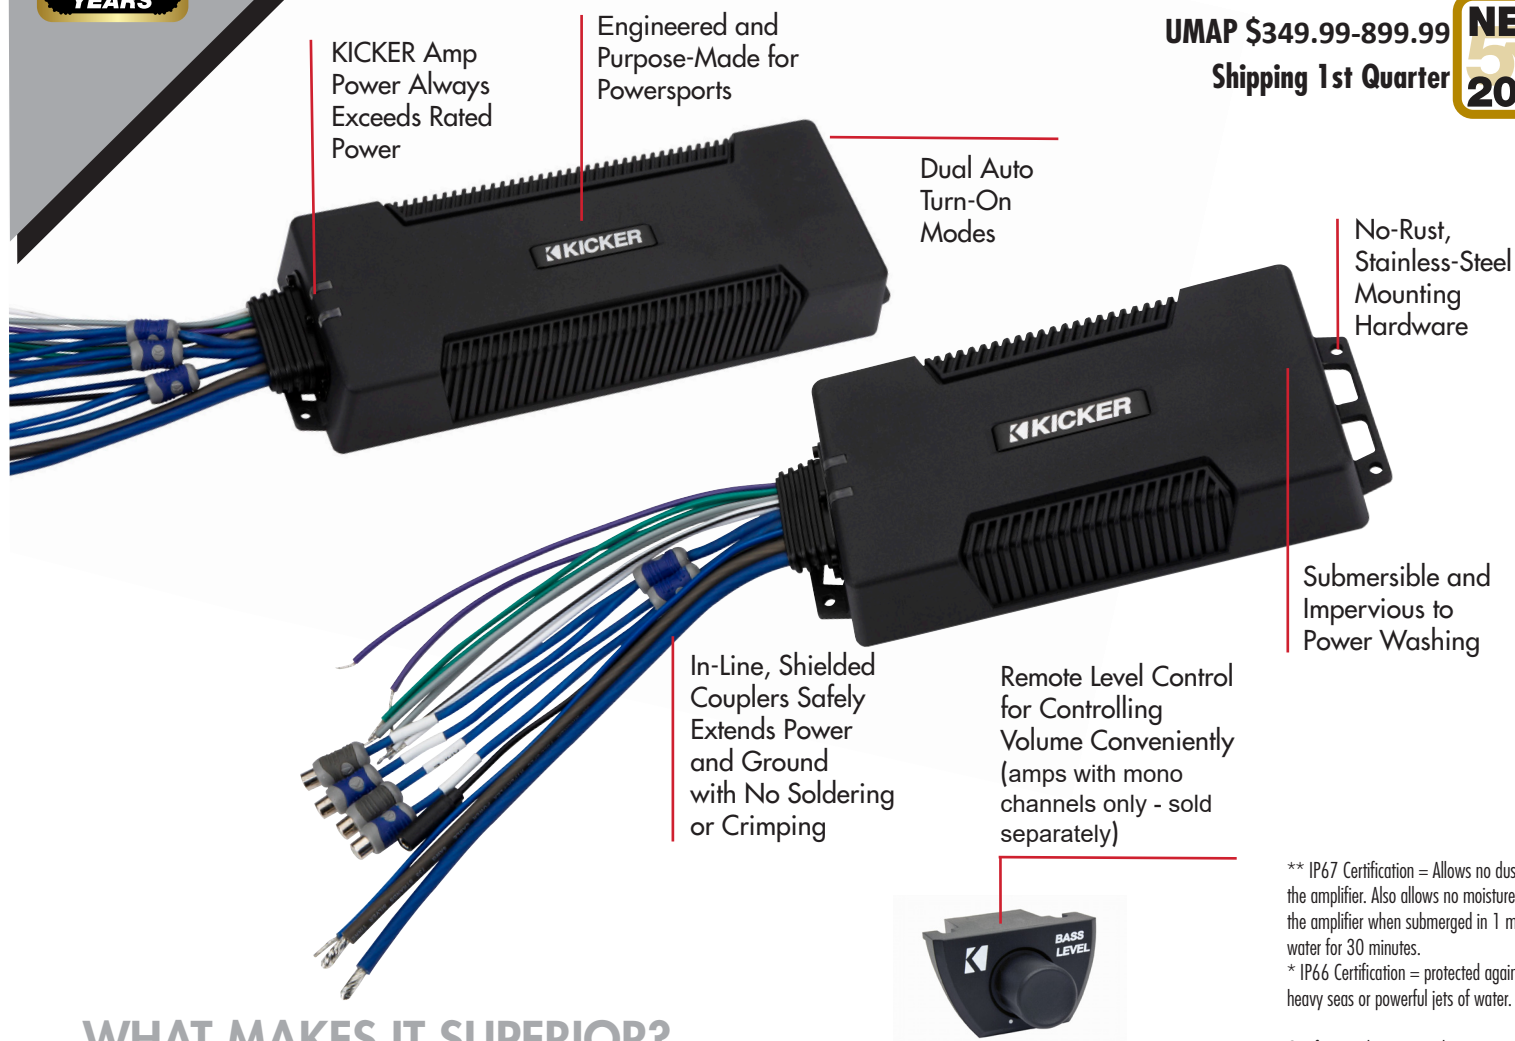

KICKER PXA-SERIES POWERSPORTS AMPLIFIERS

UMAP \$349.99-899.99
Shipping 1st Quarter

KICKER Amp Power Always Exceeds Rated Power

Engineered and Purpose-Made for Powersports

Dual Auto Turn-On Modes

No-Rust, Stainless-Steel Mounting Hardware

Submersible and Impervious to Power Washing

In-Line, Shielded Couplers Safely Extends Power and Ground with No Soldering or Crimping

Remote Level Control for Controlling Volume Conveniently (amps with mono channels only - sold separately)

** IP67 Certification = Allows no dust into the amplifier. Also allows no moisture into the amplifier when submerged in 1 meter of water for 30 minutes.

* IP66 Certification = protected against heavy seas or powerful jets of water.

Certification does not apply to wire couplers.

WHAT MAKES IT SUPERIOR?

- Completely Waterproof Design with IP66 and IP67 Certifications
- Ideal for UTVs, Rod and Custom, or Other Space-Challenged, Off-Road Vehicles
- One-Ohm Stable Mono Models for Bass on the Trails