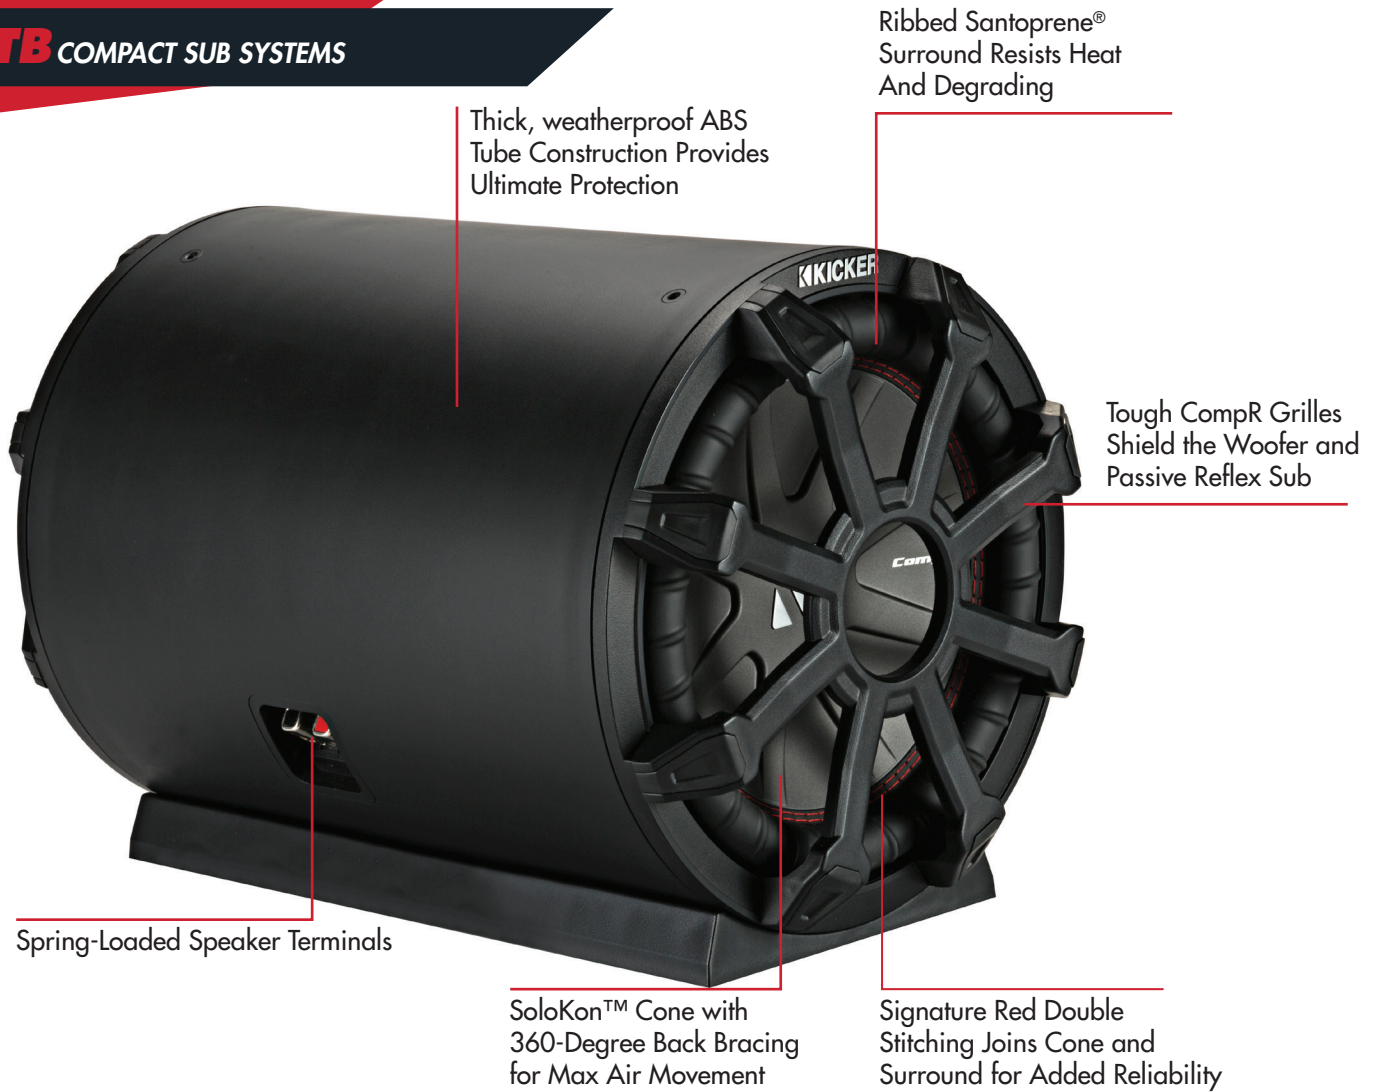

KICKER

TB COMPACT SUB SYSTEMS

WHAT MAKES IT SUPERIOR?

- Active KICKER CompR® Subwoofer and Passive Reflex Sub Combined in a Tubular Enclosure for Intense Bass
- Space-Saving, Flexible Horizontal or Vertical Mounting System
- Weatherproof Construction for Powersports and Marine Applications

Model	TB10	TB8
Woofer Size [in, cm]	10, 25	8, 20
Impedance	2 or 4	2 or 4
Rec. Amplifier Power [watts RMS]	400	300
Frequency Response [Hz]	25-500	30-500
Sensitivity [1w, 1m]	85.7	84.4
Diameter [in, mm]	10-5/8, 27	8-1/2, 21.6
Depth [in, mm]	16-9/16, 42.1	12-7/8, 32.8
Height w/ Horizontal Bracket [in, mm]	10-3/4, 27.3	8-5/8, 21.9
Height w/ Vertical Bracket [in, mm]	17-1/16, 43.4	13-7/16, 34.1