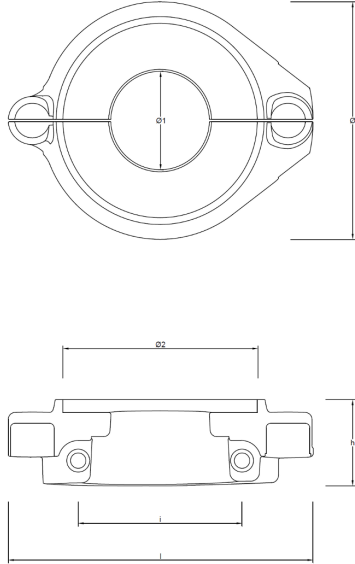

00734-1AL

Volvo Penta - Serie 00734-1AL

AL Aluminium Brand: Volvo Penta

Volvo Penta split collar for saildrive

Product technical specification

COD	kg	lbs		l	h	i	Ø	Ø1	Ø2
00734-1AL	0.56	1.23	mm	141	40	75.60	110	46	90
			inch	5.55	1.57	2.98	4.33	1.81	3.54

Main features

Catalog page: 256

Other information

Barcode: 8058774832343

Boat type: Sailing boat